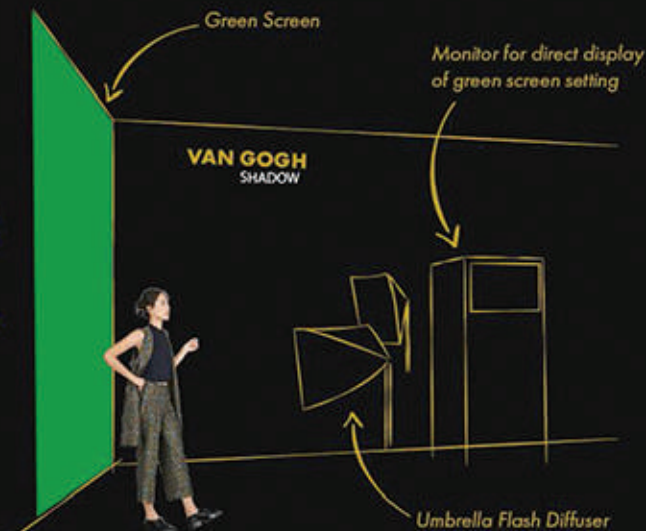

ACCREDITATION

The visitor will be invited to enter "inside" the painting.

A 360-degree journey on a virtual journey to discover the painter, the artist, the man Vincent Van Gogh.

IMMERSIVE EXPERIENCE

Thanks to the latest system of projections mapping and virtual reality every spectators will be able to admire Van Gogh's works like never before, sensing multi changing figurative and chromatic detail.

IMMERSIVE EXPERIENCE

Meet Vincent van Gogh's interactive approach in the main rooms. Through ledwall and videomapping people will literally walk in the paintings.

LIVING MASTERPIECES ANIMATED PAINTINGS

Luca Agnani, Italian artist, intrigued by the genius of Van Gogh, decided to bring light and shadow in some of Van Gogh's paintings to life. Through out new technologies of videomapping, the exhibition aims to recreate the atmosphere of the scene leading the visitors to a new experience. Ledwall, 3D projections, interactive installation, music and videomapping will contribute to complete this new concept of exhibition. Visitors will be immersed in an innovative, engaging and provocative way of getting in touch with art.

CHROMA KEY

By the end of the journey "Chroma key" will let spectators to picturize themselves into Van Gogh's real bedroom.

The picture will be taken in the last room and will be sold at the dedicated shop.